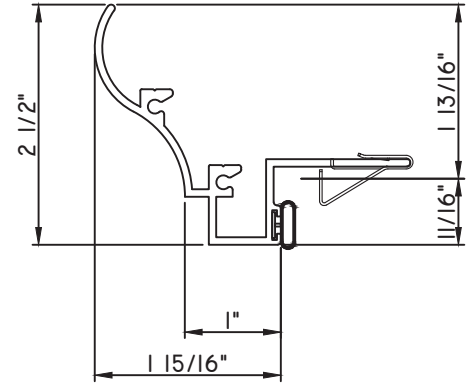

PRESET PANNING

M22885 - PANNING
BPN-9159 - W.S.
MH8-18X1 LP - FASTENER (QTY. 8)
1974 - CLIP
(6" FROM EACH CORNER & 20" O.C.)