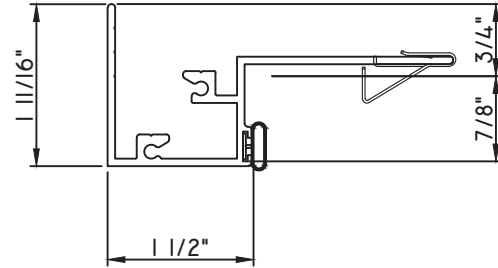

PRESET PANNING

M22278 - PANNING
BPN-9159 - W.S.
MH8-18X1 LP - FASTENER (QTY. 8)