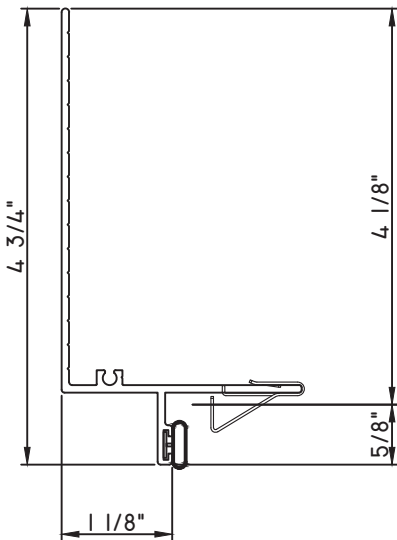

## PRESET PANNING

M17748 - PANNING  
BPN-9159 - W.S.  
MH8-18X1 LP - FASTENER (QTY. 4)  
1974 - CLIP  
(6" FROM EACH CORNER & 20" O.C.)