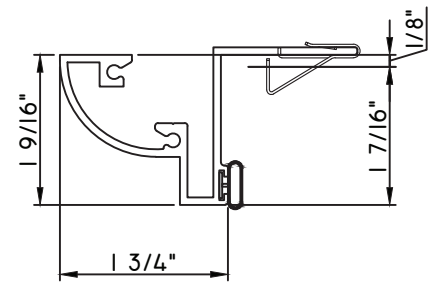

PRESET PANNING

M23569 - PANNING
BPN-9159 - W.S.
MH8-18X1 LP - FASTENER (QTY. 8)
1974 - CLIP
(6" FROM EACH CORNER & 20" O.C.)

SCALE 1:2