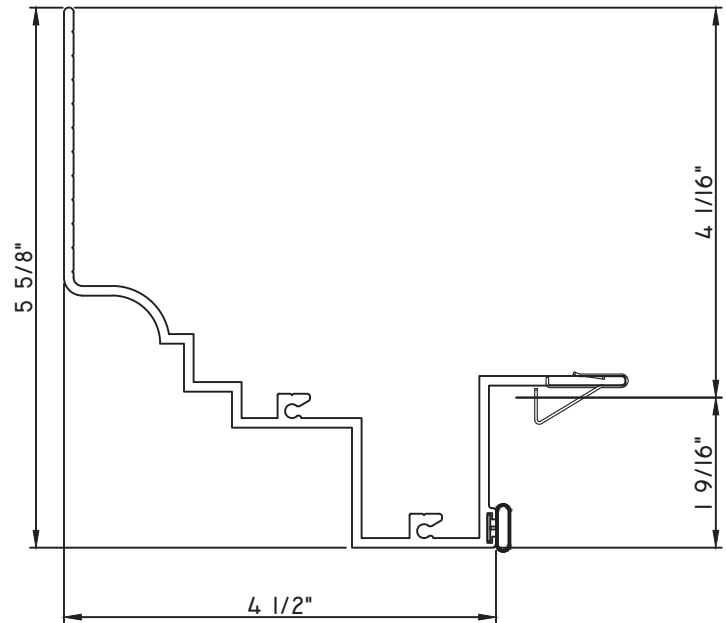

PRESET PANNING
M22085 - PANNING
BPN-9159 - W.S.
MH8-18X1 LP - FASTENER (QTY. 8)
1974 - CLIP
(6" FROM EACH CORNER & 20" O.C.)

SCALE 1:2

SCALE 1:2