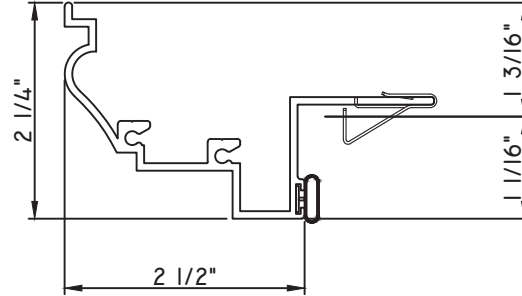

PRESET PANNING
M21993 - PANNING
BPN-9159 - W.S.
MH8-18X1 LP - FASTENER (QTY. 8)
1974 - CLIP
(6" FROM EACH CORNER & 20" O.C.)