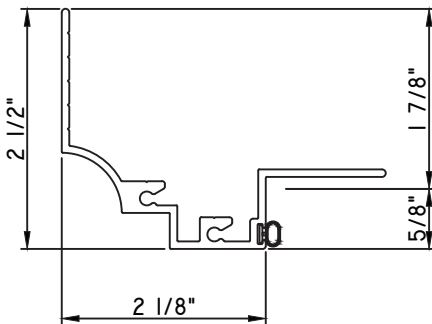

PRESET PANNING

M22415 - PANNING
9146E - W.S.
MH8-18X1 LP - FASTENER (QTY. 8)