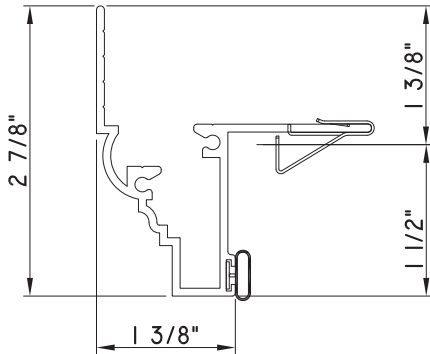

ALUMINUM PRESET PANNINGS E200 - DIRECT SET FIXED

PRESET PANNING

M26031 - PANNING
BPN-9159 - W.S.
MH8-18X1 LP - FASTENER (QTY. 8)
1974 - CLIP
(6" FROM EACH CORNER & 20" O.C.)