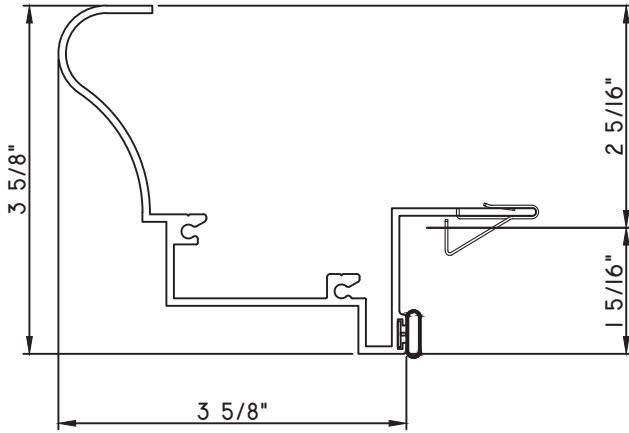

ALUMINUM PRESET PANNINGS E200 - DIRECT SET FIXED

PRESET PANNING
M20844 - PANNING
BPN-9159 - W.S.
MH8-18X1 LP - FASTENER (QTY. 8)
1974 - CLIP
(6" FROM EACH CORNER & 20" O.C.)