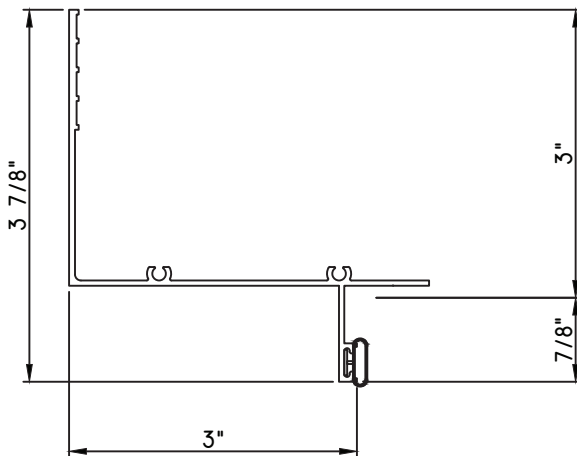

PRESET PANNING

M6938 - PANNING
BPN-9159 - W.S.
MH8-18X1 LP - FASTENER (QTY. 8)