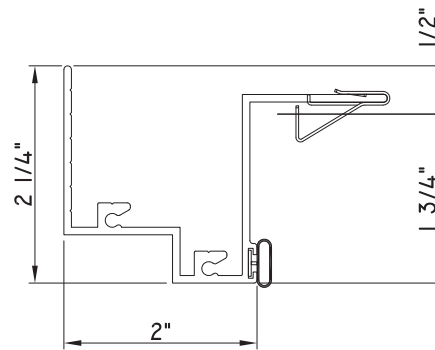

PRESET PANNING

M25906 - PANNING
BPN-9159 - W.S.
MH8-18X1 LP - FASTENER (QTY. 4)
1974 - CLIP
(6" FROM EACH CORNER & 20" O.C.)