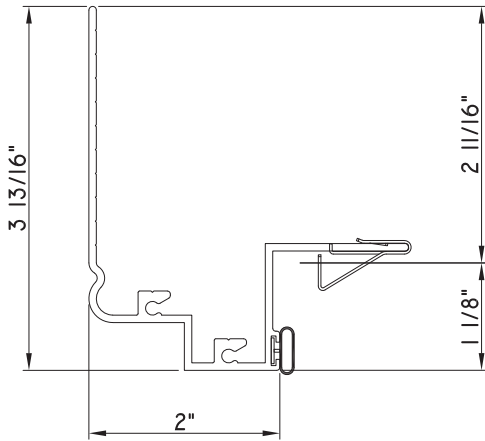

ALUMINUM PRESET PANNINGS E200 - DIRECT SET FIXED

PRESET PANNING

M25863 - PANNING
BPN-9159 - W.S.
MH8-18X1 LP - FASTENER (QTY. 8)
1974 - CLIP
(6" FROM EACH CORNER & 20" O.C.)