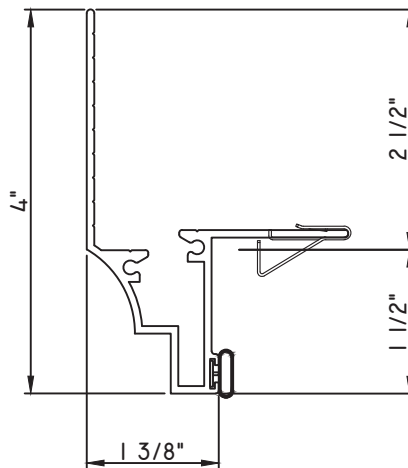

## PRESET PANNING

M17748 - PANNING  
BPN-9159 - W.S.  
MH8-18X1 LP - FASTENER (QTY. 4)  
1974 - CLIP  
(6" FROM EACH CORNER & 20" O.C.)