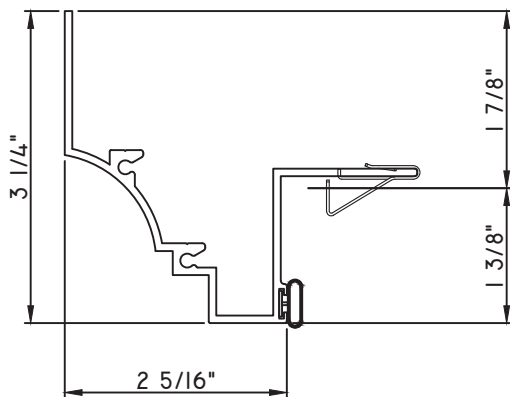

PRESET PANNING
M20627 - PANNING
BPN-9159 - W.S.
MH8-18X1 LP - FASTENER (QTY. 8)
1974 - CLIP
(6" FROM EACH CORNER & 20" O.C.)