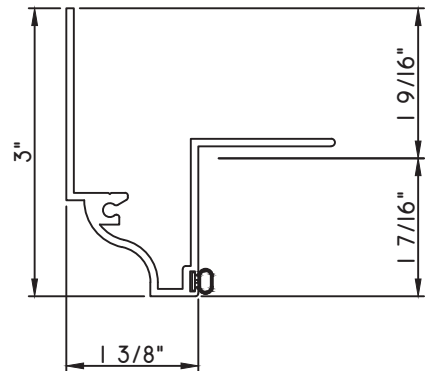

PRESET PANNING

M20949 - PANNING
9146E - W.S.
1974 - CLIP
MH8-18X1 LP - FASTENER (QTY. 4)

SCALE 1:2