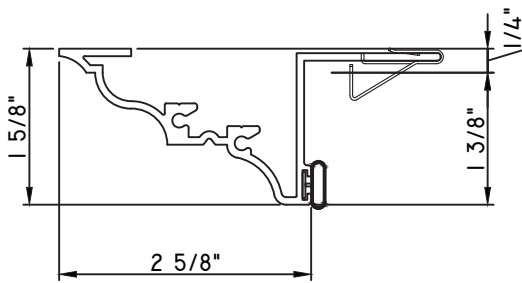

PRESET PANNING
M23650 - PANNING
BPN-9159 - W.S.
MH8-18X1 LP - FASTENER (QTY. 8)
1974 - CLIP
(6" FROM EACH CORNER & 20" O.C.)