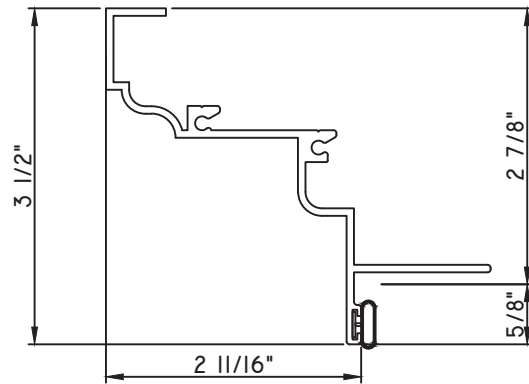

PRESET PANNING
M24467- PANNING
BPN-9159 - W.S.

SCALE 1:2