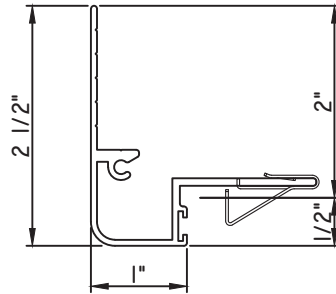

PRESET PANNING

M23977 - PANNING
BPN-9159 - W.S.
1974 - CLIP
MH8-18X1 LP - FASTENER (QTY. 4)