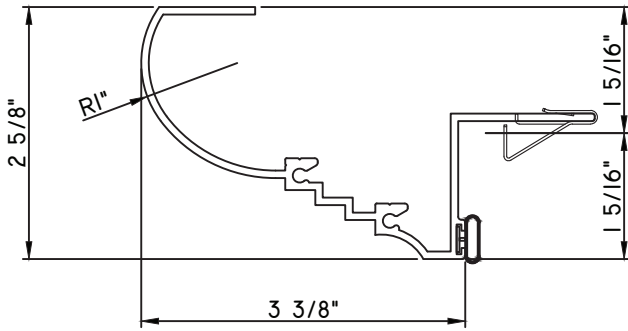

ALUMINUM PRESET PANNINGS E200 - DIRECT SET FIXED

PRESET PANNING
M18055 - PANNING