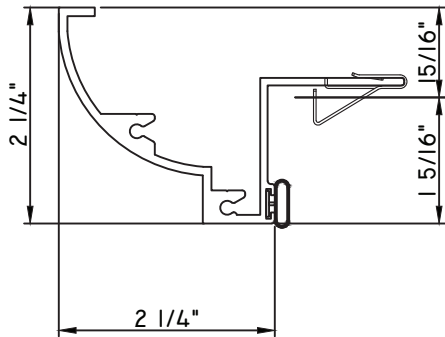

ALUMINUM PRESET PANNINGS E200 - DIRECT SET FIXED

PRESET PANNING
20616 - PANNING