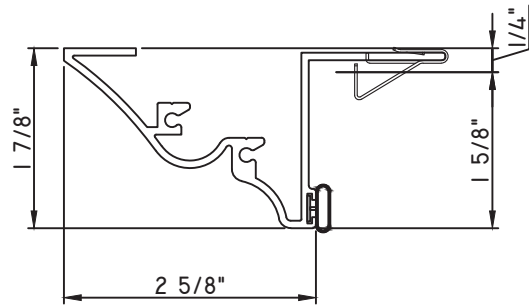

PRESET PANNING
M23649 - PANNING
BPN-9159 - W.S.
MH8-18X1 LP - FASTENER (QTY. 8)
1974 - CLIP
(6" FROM EACH CORNER & 20" O.C.)

SCALE 1:2