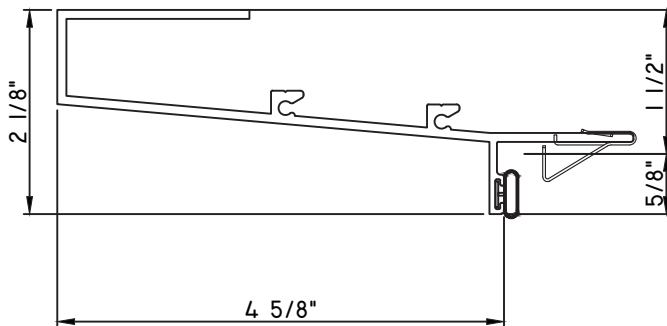

PRESET PANNING

M24766 - PANNING
BPN-9159 - W.S.
MH8-18X1 LP - FASTENER (QTY. 8)
1974 - CLIP
(6" FROM EACH CORNER & 20" O.C.)
NEW DIE