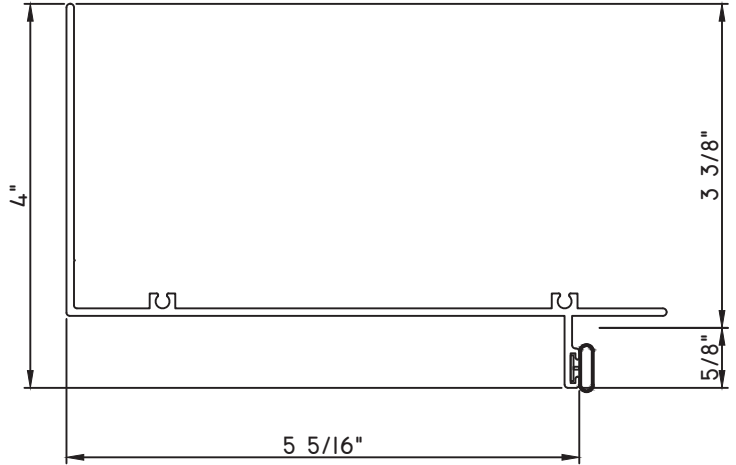

ALUMINUM PRESET PANNINGS E200 - DIRECT SET FIXED

PRESET PANNING
MAX9523-18' - PANNING
BPN-9159 - W.S.
MH8-18X1 LP - FASTENER (QTY. 8)