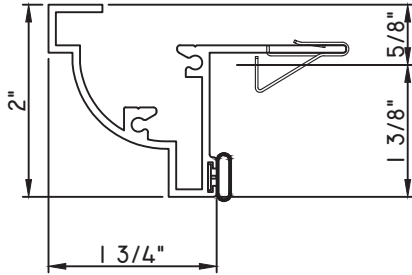

ALUMINUM PRESET PANNINGS E200 - DIRECT SET FIXED

PRESET PANNING

M24925 - PANNING
BPN-9159 - W.S.
MH8-18X1 LP - FASTENER (QTY. 8)
1974 - CLIP
(6" FROM EACH CORNER & 20" O.C.)