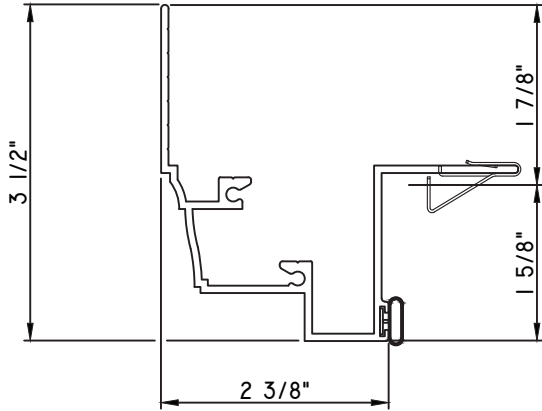

ALUMINUM PRESET PANNINGS E200 - DIRECT SET FIXED

PRESET PANNING
M24836 - PANNING
BPN-9159 - W.S.
MH8-18X1 LP - FASTENER (QTY. 8)
1974 - CLIP
(6" FROM EACH CORNER & 20" O.C.)