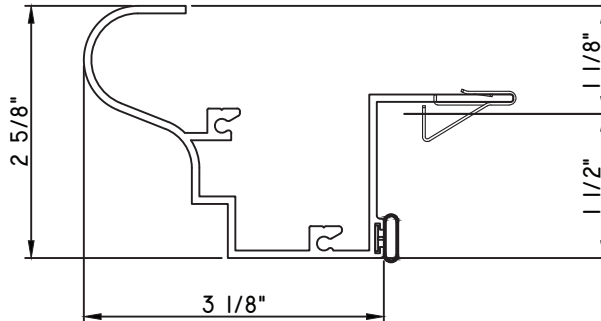

ALUMINUM PRESET PANNINGS E200 - DIRECT SET FIXED

PRESET PANNING

M25009 - PANNING
BPN-9159 - W.S.
MH8-18X1 LP - FASTENER (QTY. 8)
1974 - CLIP
(6" FROM EACH CORNER & 20" O.C.)