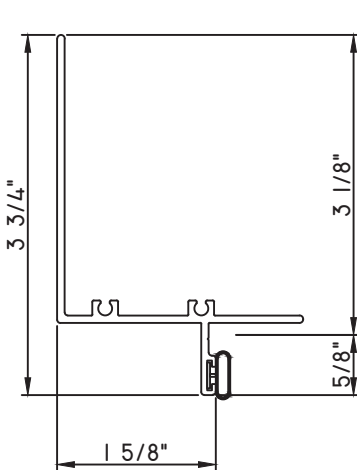

PRESET PANNING

M14957 - PANNING
BPN-9159 - W.S.
MH8-18X1 LP - FASTENER (QTY. 8)