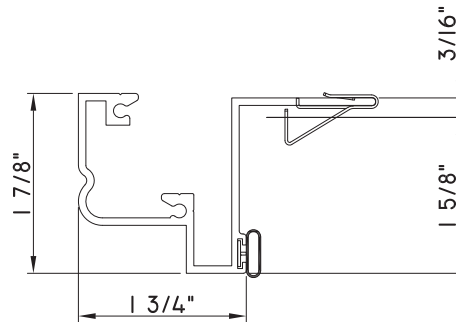

PRESET PANNING

M25844 - PANNING
BPN-9159 - W.S.
MH8-18X1 LP - FASTENER (QTY. 8)
1974 - CLIP
(6" FROM EACH CORNER & 20" O.C.)