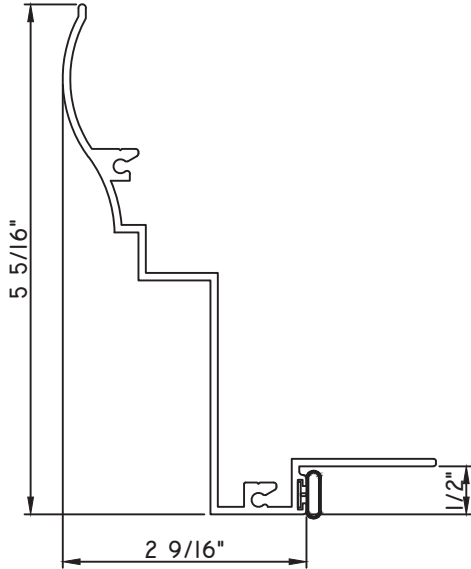

ALUMINUM PRESET PANNINGS E200 - DIRECT SET FIXED

PRESET PANNING
M25334 - PANNING
BPN-9159 - W.S.
MH8-18X1 LP - FASTENER (QTY. 8)
1974 - CLIP
(6" FROM EACH CORNER & 20" O.C.)
NEW DIE