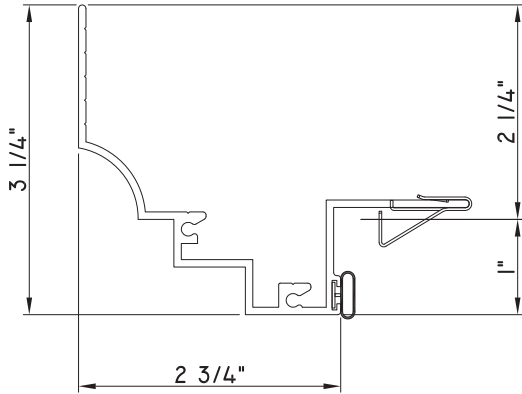

ALUMINUM PRESET PANNINGS E200 - DIRECT SET FIXED

PRESET PANNING

M25598 - PANNING
BPN-9159 - W.S.
MH8-18X1 LP - FASTENER (QTY. 8)
1974 - CLIP
(6" FROM EACH CORNER & 20" O.C.)