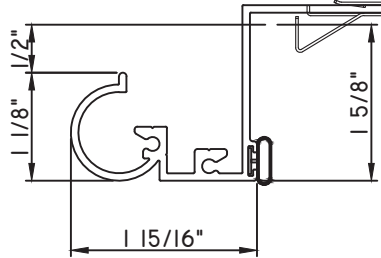

PRESET PANNING

M18244 - PANNING
BPN-9159 - W.S.
MH8-18X1 LP - FASTENER (QTY. 8)
1974 - CLIP
(6" FROM EACH CORNER & 20" O.C.)