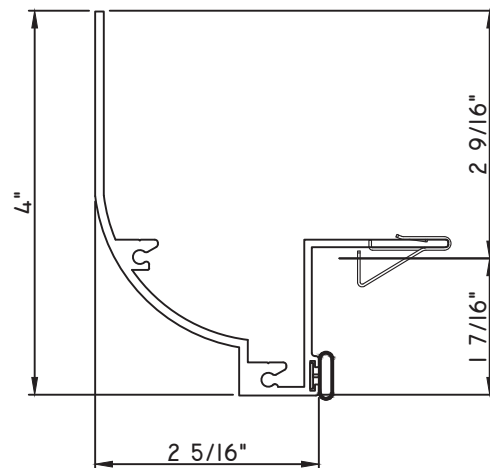

PRESET PANNING
M22258 - PANNING
BPN-9159 - W.S.
MH8-18X1 LP - FASTENER (QTY. 8)
1974 - CLIP
(6" FROM EACH CORNER & 20" O.C.)

SCALE 1:2