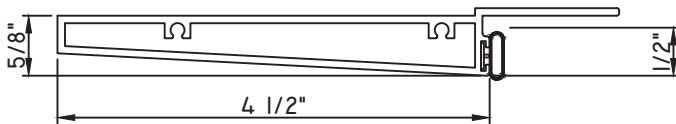

ALUMINUM PRESET PANNINGS E200 - DIRECT SET FIXED

PRESET PANNING

M23850 - PANNING
BPN-9159 - W.S.
MH8-18X1 LP - FASTENER (QTY. 8)
1974 - CLIP
(6" FROM EACH CORNER & 20" O.C.)