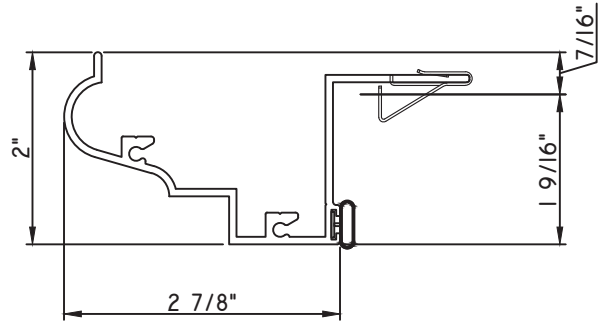

PRESET PANNING

M17825 - PANNING
BPN-9159 - W.S.
MH8-18X1 LP - FASTENER (QTY. 8)
1974 - CLIP
(6" FROM EACH CORNER & 20" O.C.)