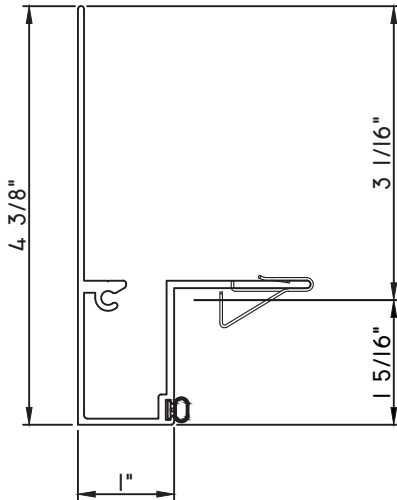

ALUMINUM PRESET PANNINGS E200 - DIRECT SET FIXED

All information seen within this document are considered current. However periodic changes/updates to our products are necessary. Quaker Window Products Inc. reserves the right to change any information without notice.

PRESET PANNING

M20505 - PANNING
9146E - W.S.
1974 - CLIP
MH8-18X1 LP - FASTENER (QTY. 4)